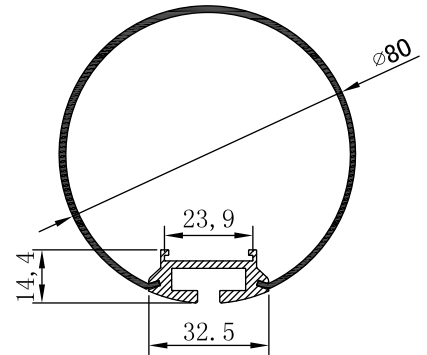

Color 

Unit: mm

## Features:

1. Model: HL-BAPL069B
2. Material: AL6063+PC
3. Surface: Anodized/Painting
4. Lighting source width: 24mm
5. Length: 4m/max
6. Installation: For offices / conference rooms / supermarkets / home lighting application.

## Accessory:

End Cap

Aluminum Profile

Suspended Rope

Cover